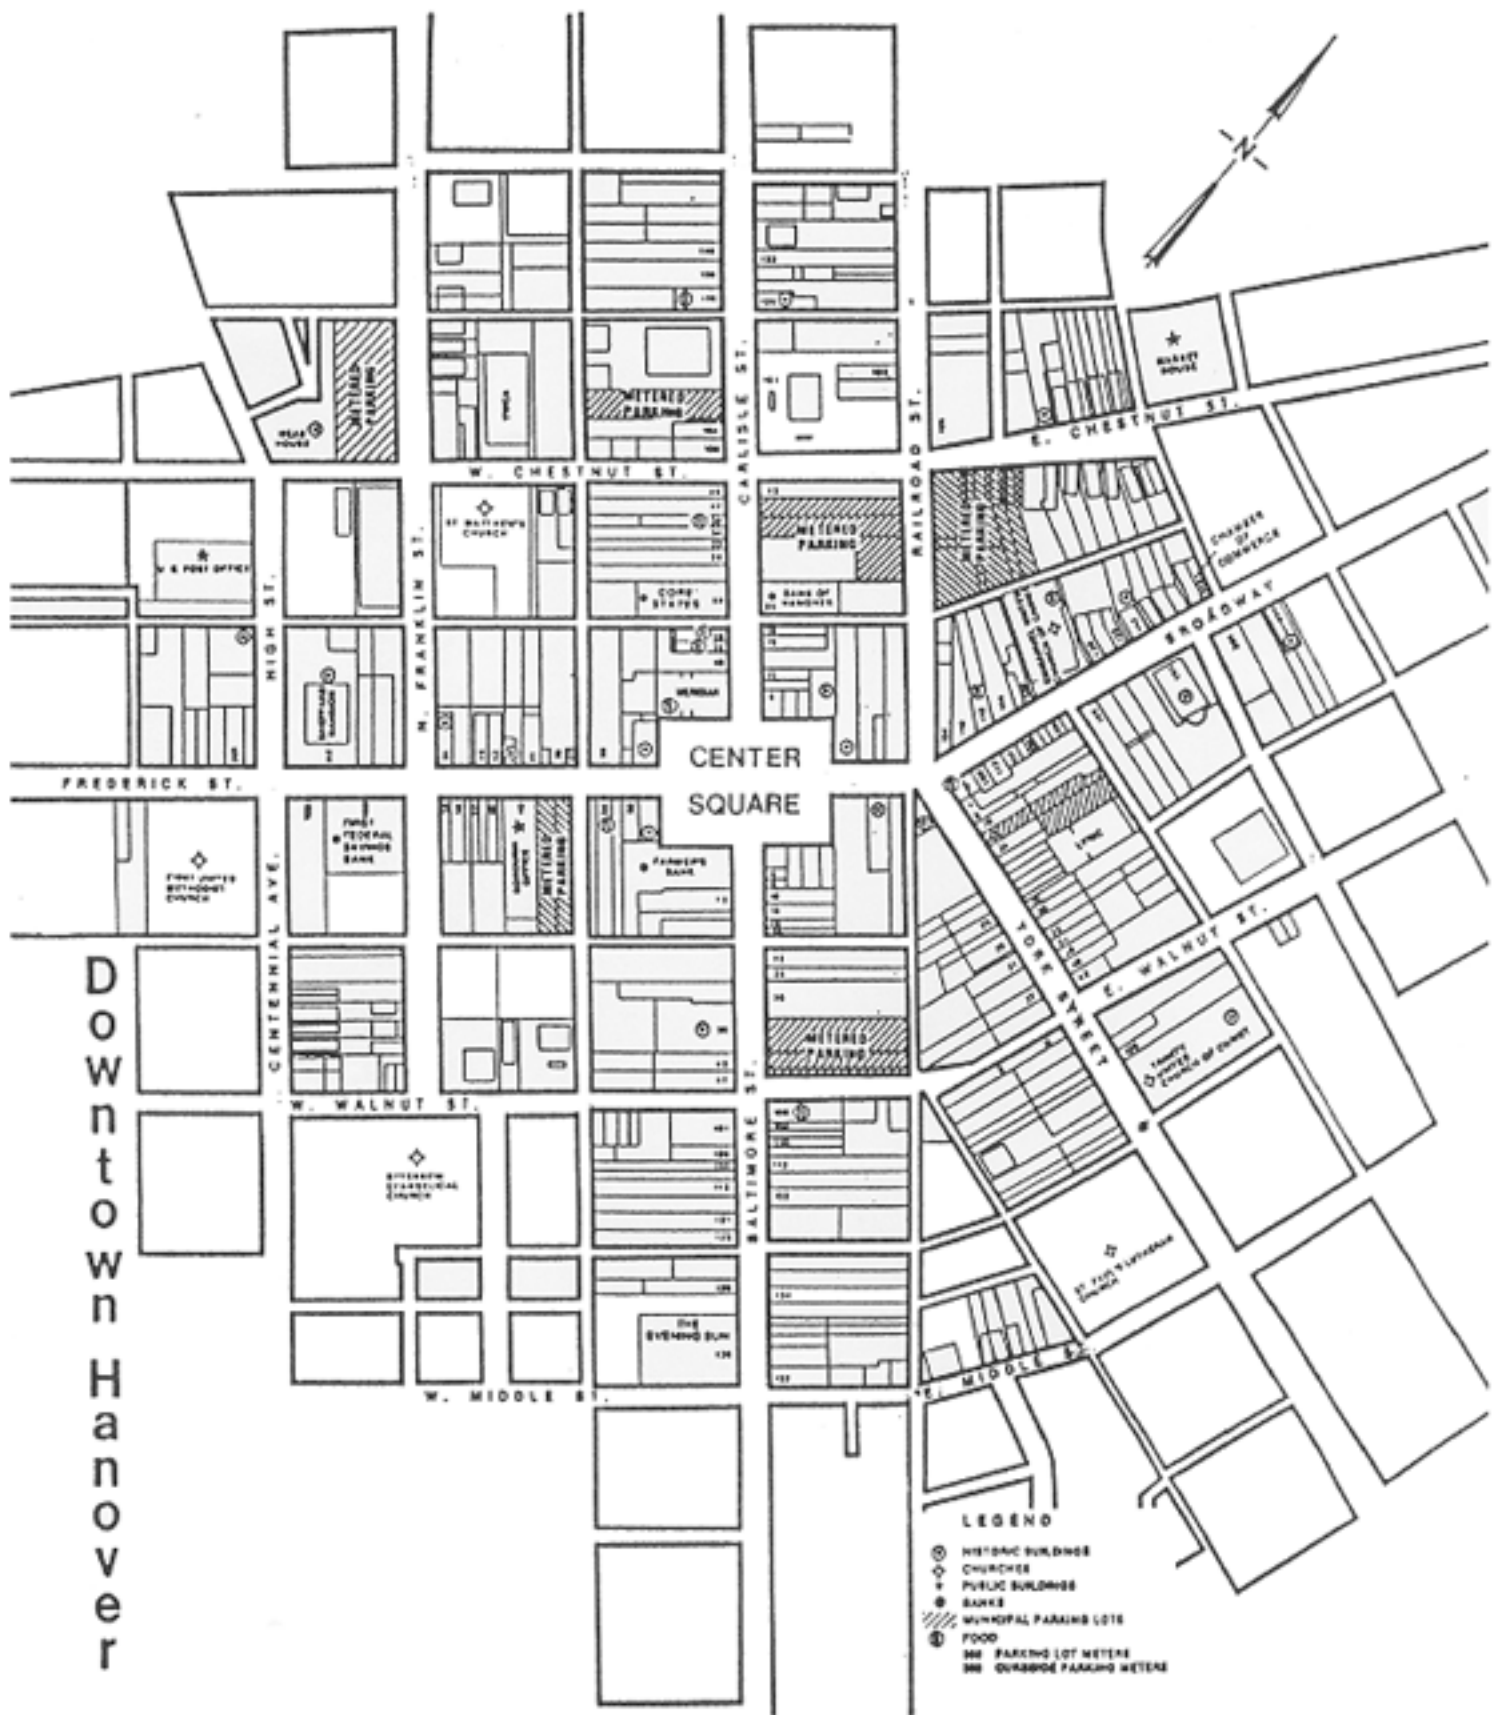

**DOWNTOWN IMPROVEMENT PROGRAM
CENTRAL BUSINESS DISTRICT**

The Central Business District Map shows all of the properties that are in the district for the Downtown Improvement Program. If there are any questions about the location of your property and whether it is in the district, please feel free to contact the Hanover Area Chamber of Commerce at 637-6130.

Downtown Hanover

- LEGEND**
- ⊙ HISTORIC BUILDINGS
 - ⊕ CHURCHES
 - ⊙ PUBLIC BUILDINGS
 - ⊙ BANKS
 - ▨ MUNICIPAL PARKING LOTS
 - ⊙ FOOD
 - ⊙ PARKING LOT METERS
 - ⊙ OUTSIDE PARKING METERS