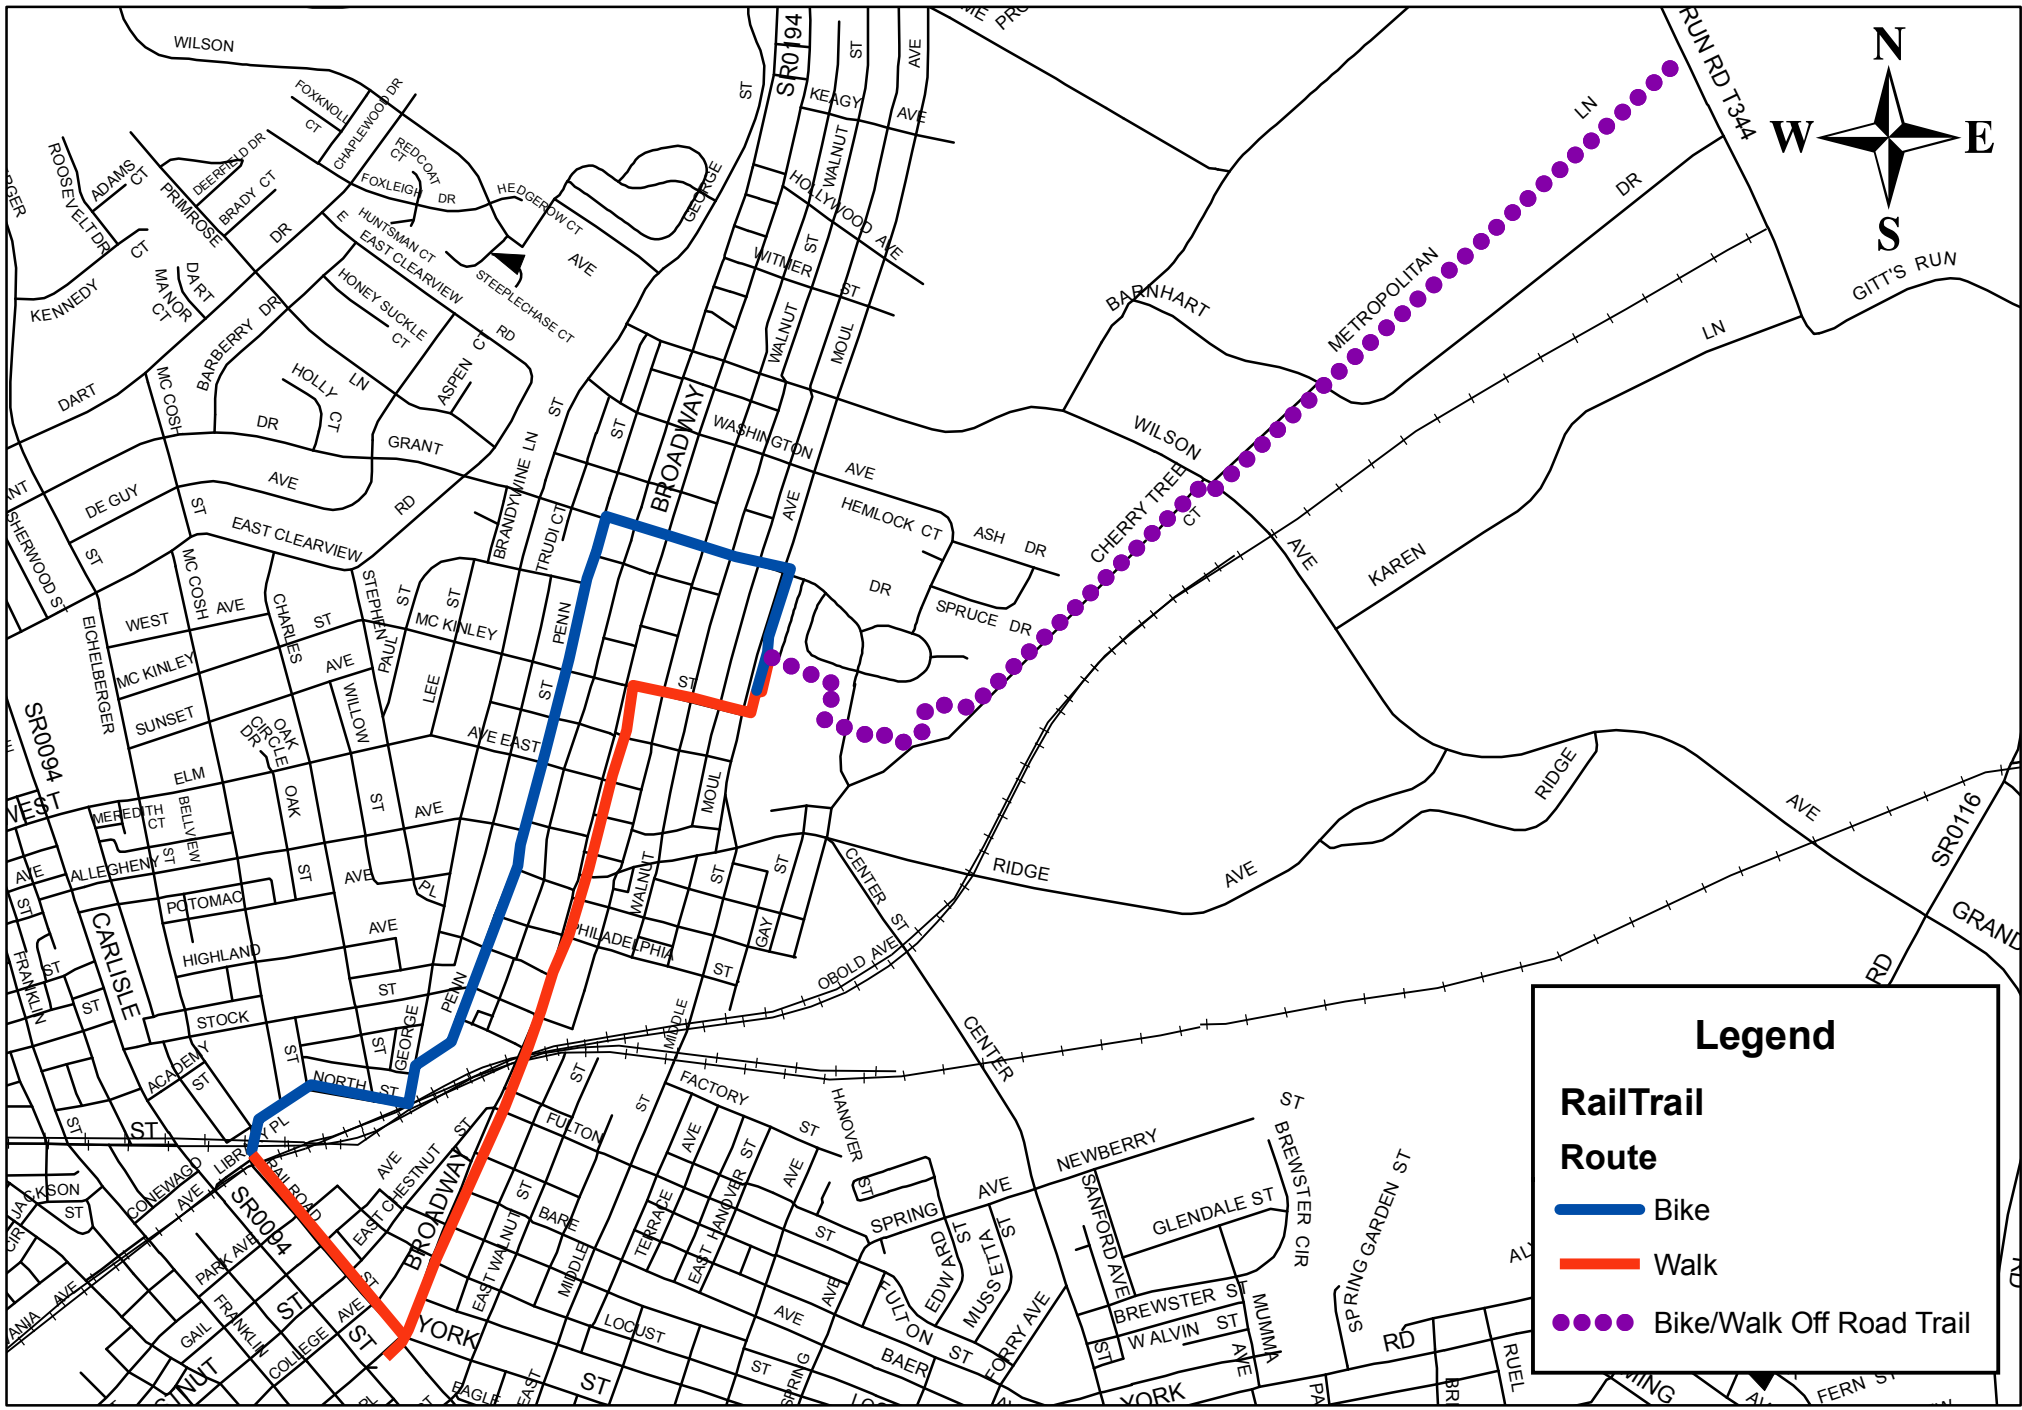

# HANOVER TROLLY RAIL TRAIL

**Legend**

- Bike
- Walk
- Bike/Walk Off Road Trail

1 inch = 1,250 feet